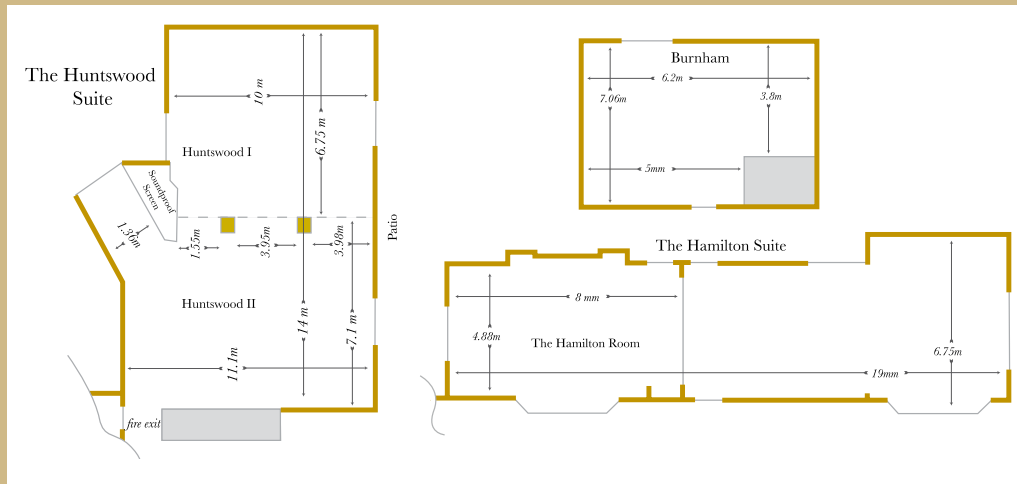

GROVEFIELD HOUSE HOTEL

Your meeting and event venue in the Thames Valley

Room Details

Room Name	Location	Daylight	Length	Width	Height	Theatre	Classroom	Cabaret	U-shape	Boardroom	Dinner Dance	Reception
Huntswood	G Floor	✓	11.1	14	2.8	180	80	90	70	80	130	150
Huntswood 1	G Floor	✓	10	6.75	2.8	80	40	35	40	40	50	70
Huntswood 2	G Floor	✓	11	7.1	2.8	80	40	35	40	40	60	80
Hamilton	G Floor	✓	8	4.88	2.8	40	18	n/a	15	20	n/a	30
Burnham	G Floor	✓	7.06	6.2	2.8	20	16	n/a	12	16	n/a	n/a

Measurements in m and sq m

Our Facilities:

The Huntswood Suite - Spacious enough to hold conferences for up to 180 delegates and ideal for product launches, receptions and exhibitions. The Suite has doors which open out onto a large patio overlooking the gardens. The Huntswood Suite can be split into two smaller suites to suit the size of your event.